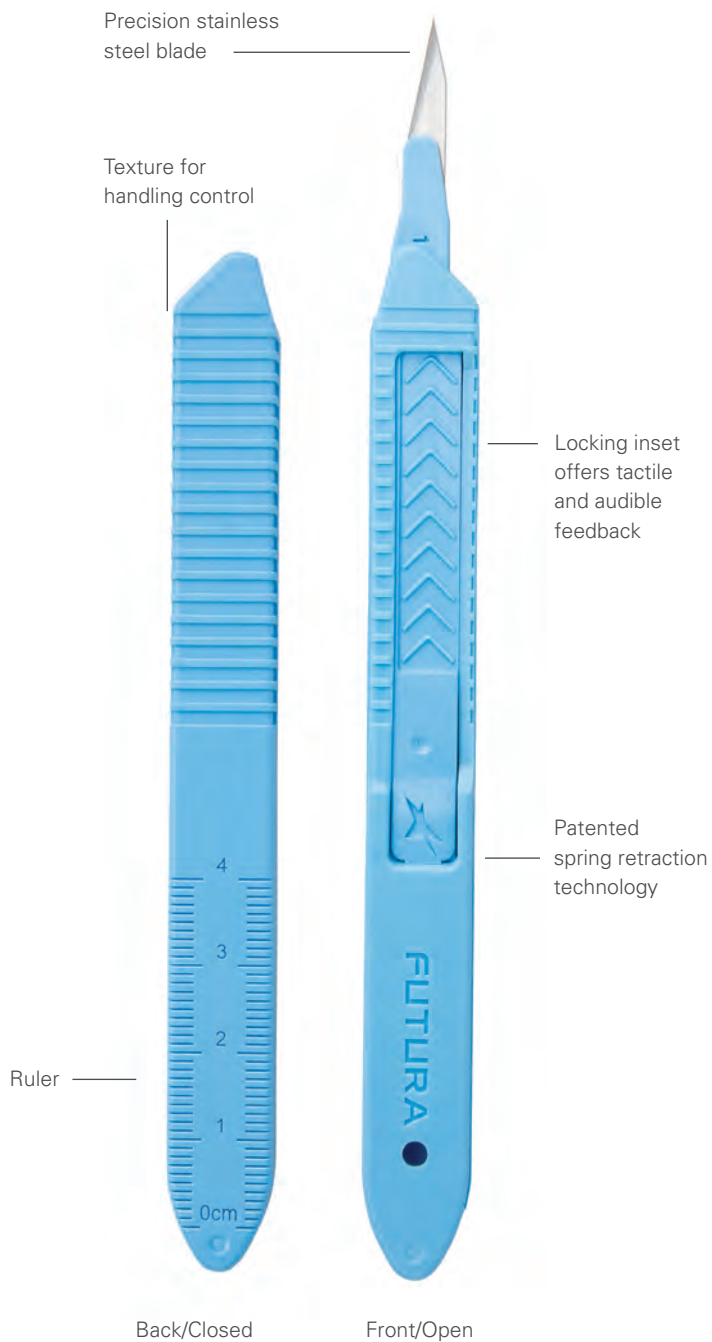

Futura® Safety Scalpels

Material: Polystyrene Blade Material: 440 A Steel

Futura® retractable safety scalpels are designed to protect users from accidental cuts while passing and disposing.

- Blade sizes are color coded for easy identification
- Small, compact and ideal for kits, trays and packs
- Made of latex-free materials

Blade Style #11, Blue
SMS211P

Blade Style #15, Yellow
SMS215P

Blade Style #10, Green
SMS210P