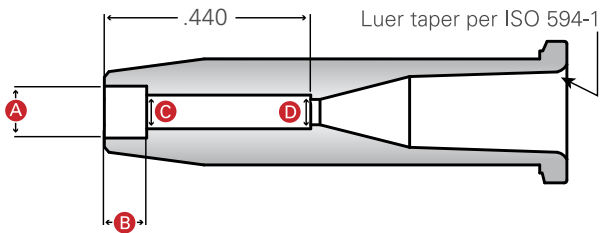

Catheter Hubs

Material: Polycarbonate

4F Hub, White
100941200

5F Hub, White
100941205

6F Hub, White
.050" thru-hole
100941211

6F Hub, White
100941212

8F Hub, White
100941218

Hub details. Measurements in inches.

C $^{+.002}_{-.001}$ \varnothing at entrance straightline tapers to **D** $^{+.001}_{-.001}$ \varnothing at bottom

Catalog Number	A	B	C	D
100941200	0.087	0.090	0.058	0.056
100941205	0.111	0.090	0.071	0.069
100941211	0.120	0.125	0.083	0.081
100941212	0.012	0.0125	0.083	0.081
100941218	0.135	0.125	0.109	0.081

Custom colors
and printing
options available.

Reverse

5F Hub, White
0.045 inner lumen
Printed

590012039

Reverse

6F Hub, White
0.050 inner lumen
Printed

590012057