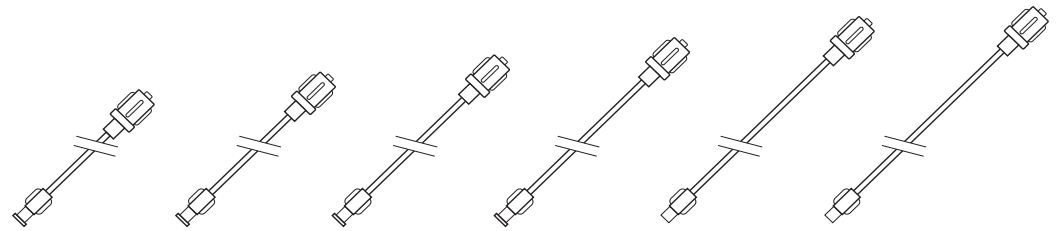

Material: PVC, Clear

Male to Female

Airless Rotating Adapter

1200 PSI (83 BAR)
900 PSI (62 BAR)
500 PSI (34 BAR)

				
10" Length (25cm)	20" Length (51cm)	30" Length (76cm)	48" Length (122cm)	59" Length (150cm)
HPT100P HP9100P HP5100P	HPT200P HP9200P HP5200P	HPT300P HP9300P HP5300P	HPT480P HP9480P HP5480P	HPT590P

Fixed Male Connector

1200 PSI (83 BAR)
900 PSI (62 BAR)
500 PSI (34 BAR)

10" Length (25cm)	20" Length (51cm)	30" Length (76cm)	48" Length (122cm)	59" Length (150cm)
HPT101P HP9101P HP5101P	HPT201P HP9201P HP5201P	HPT301P HP9301P HP5301P	HPT481P HP9481P HP5481P	HPT591P

Excite™ High Pressure Tubing

Rated at 1200 PSI (83 BAR)

Material: Coextruded Nylon/Polyurethane

TUBING

Male to Female

Airless Rotating Adapter

10" Length (25cm)	20" Length (51cm)	30" Length (76cm)	39" Length (100cm)	48" Length (122cm)	59" Length (150cm)
HPC100P	HPC200P	HPC300P	HPC390P	HPC480P	HPC590P

Fixed Male Connector

10" Length (25cm)	20" Length (51cm)	30" Length (76cm)	39" Length (100cm)	48" Length (122cm)	59" Length (150cm)
HPC101P	HPC201P	HPC301P	HPC391P	HPC481P	HPC591P